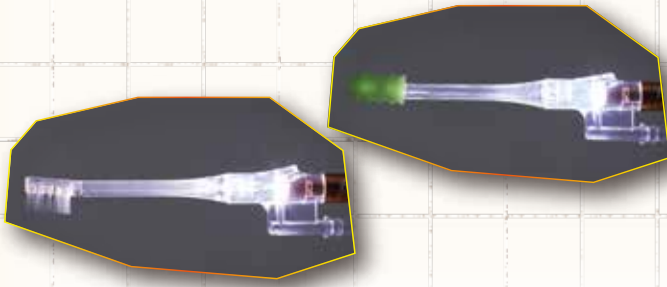

point
1

Ultra Bright Pen Light