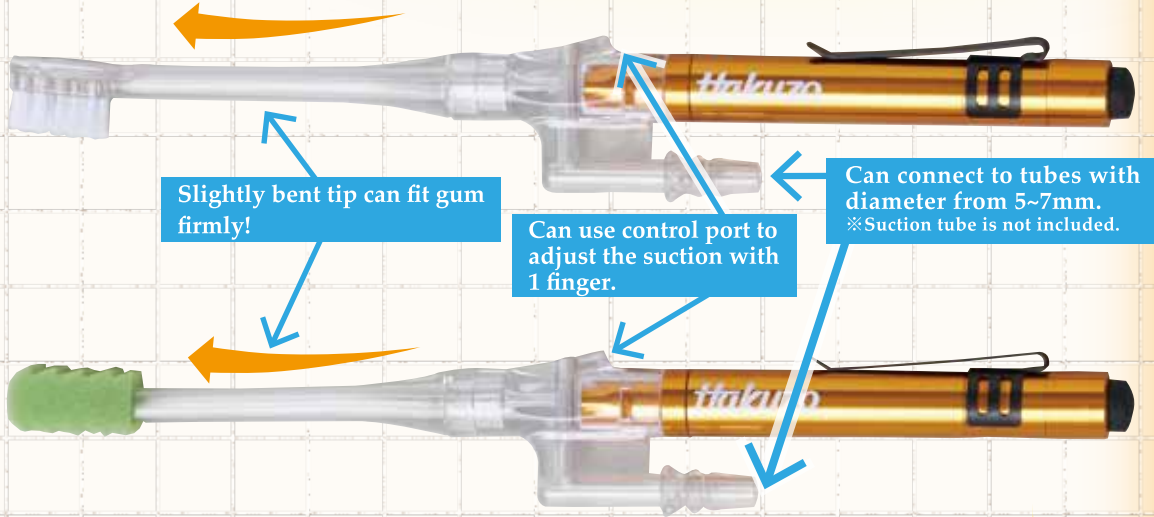

# Suction Oral Care Set

With Pen Light 

Multi-Functional Set

Slightly bent tip can fit gum firmly!

Can use control port to adjust the suction with 1 finger.

Can connect to tubes with diameter from 5~7mm.  
※Suction tube is not included.