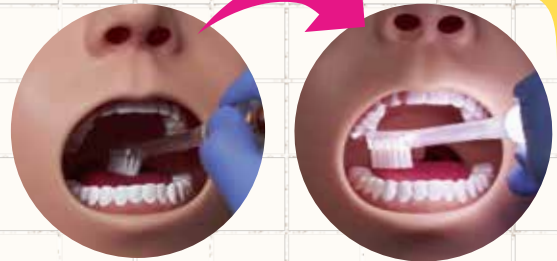

# Suction Oral Care Set

With Pen Light 

Multi-Functional Set

Slightly bent tip can fit gum firmly!

Can use control port to adjust the suction with 1 finger.

Can connect to tubes with diameter from 5~7mm.  
※Suction tube is not included.

Can illuminate the oral cavity!

IT IS SUITABLE FOR 

**WHO WANTS TO SAVE TIME**  
Multi-functional oral care set can improve the efficiency.

**WHO WANTS BETTER VISIBILITY AND ACCESS TO THE ORAL CAVITY**  
By illuminating the oral cavity, caregivers can have better visibility and access to the oral cavity.

**WHO WANTS TO REDUCE THE RISK OF ASPIRATION WHEN GIVING ORAL CARE**  
By connecting the swab/toothbrush to a suction equipment, the contaminants can be removed efficiently and the risk of aspiration can be largely reduced.