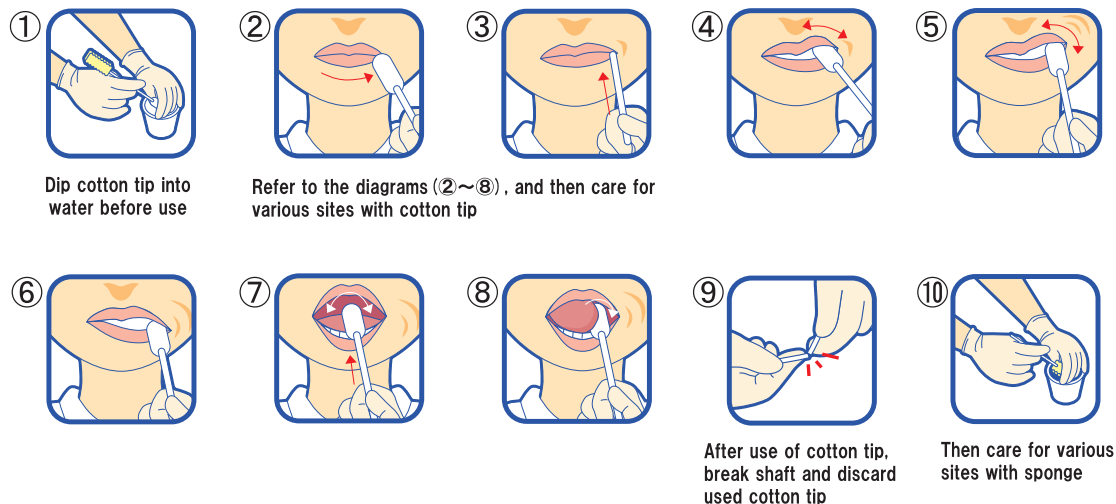

How to use

Packing
5 pcs/bag, 20 bags/box, 10 boxes/carton

MADE IN JAPAN

Hakuzo Medical Corporation
4-9, 2 chome, Tokuicho, Chuo-ku, Osaka
540-0025, Japan
Tel; 81-6-6809-4319 Fax; 81-6-6945-0539
E-mail; trade@hakuzo.co.jp